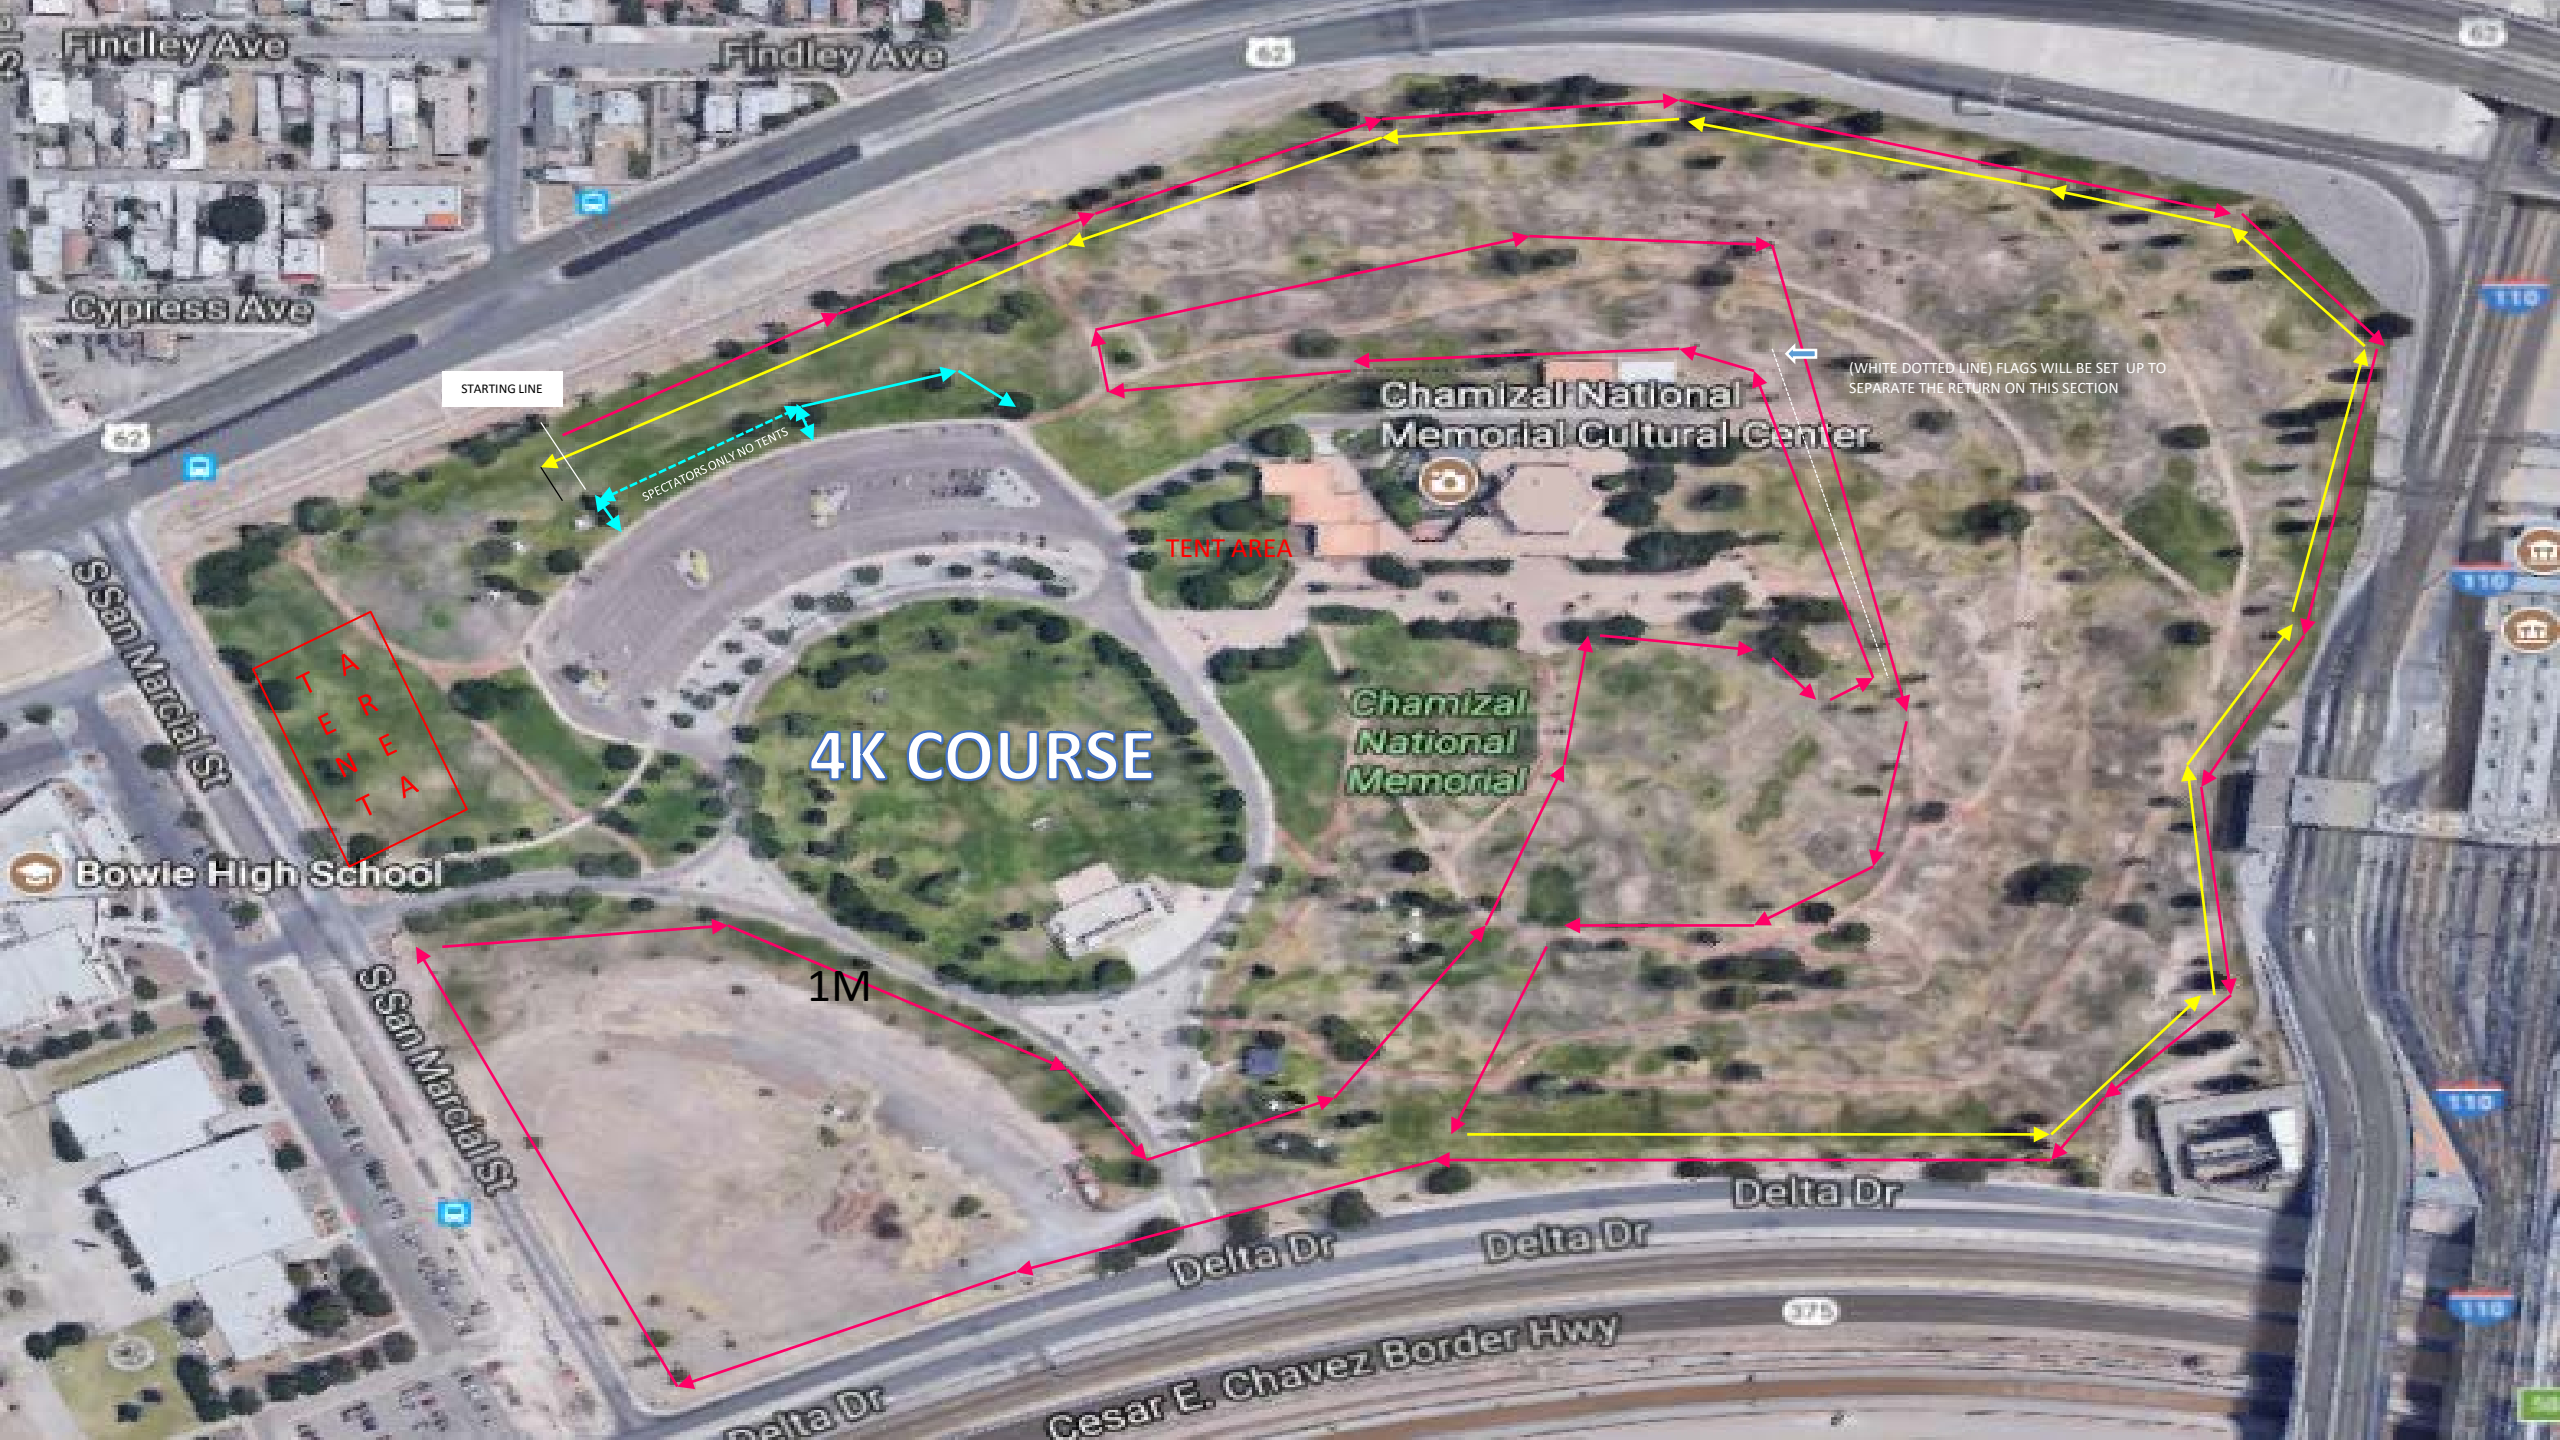

Cesar E. Chavez Border Hwy

65

110

110

110

110

97B

110

Findley Ave

Findley Ave

Cypress Ave

STARTING LINE

SPECTATORS ONLY NO TENTS

TENT AREA

Chamizal National Memorial Cultural Center

(WHITE DOTTED LINE) FLAGS WILL BE SET UP TO SEPARATE THE RETURN ON THIS SECTION